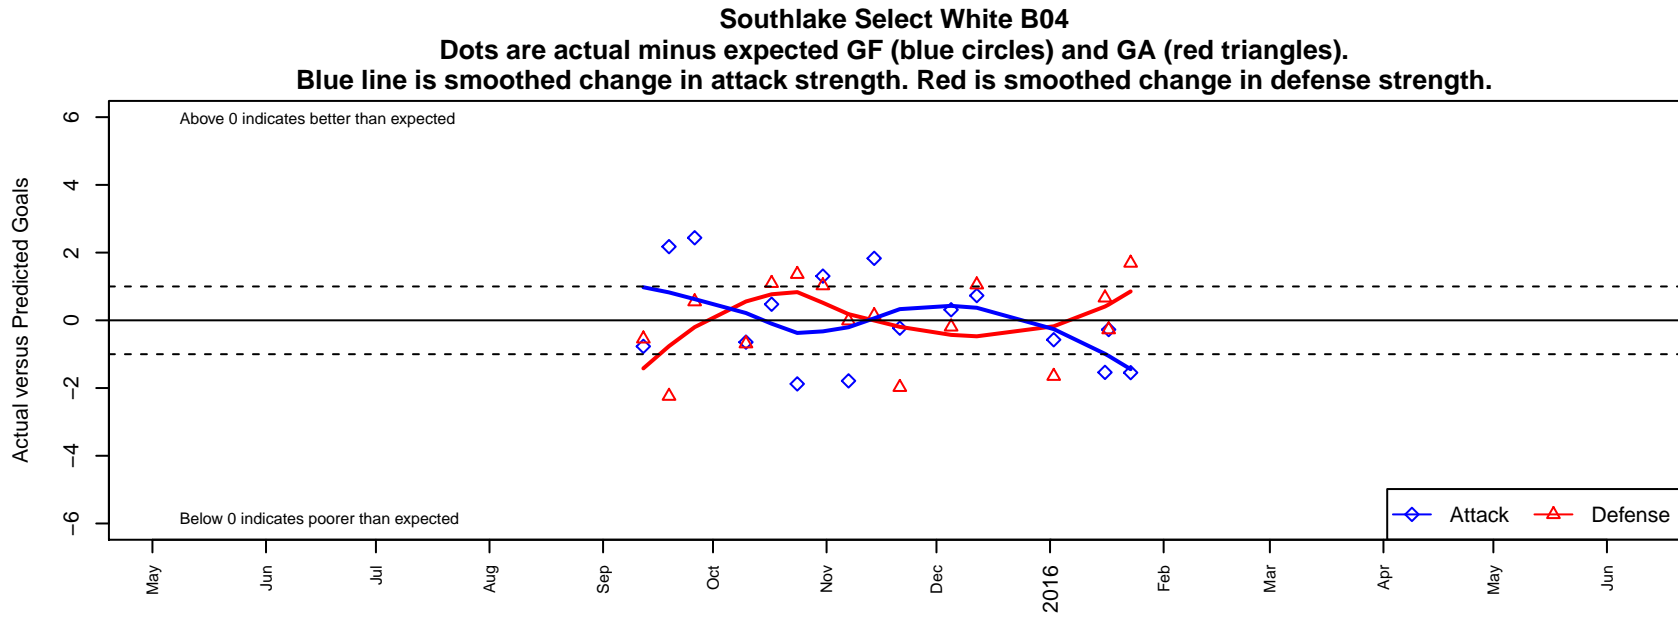

# Southlake Select White B04

Southlake Select SC  
Newcastle, WA  
B04 total strength=9  
attack=0.13 defense=0.03  
fall league = NPSL Div 3 U11  
notes= SCORE & Tusk merge in 2015

alt names used:  
Southlake Select B04 White  
Southlake Select White 04- BU11

Venues played:  
2015 NPSL Division 3 U11  
2015 Founders Cup B04

**attack and defense variance (black dot)  
relative to other teams  
and top 10 in region**

**attack and defense rating  
relative to others at age  
and all opponents in last 13 months**