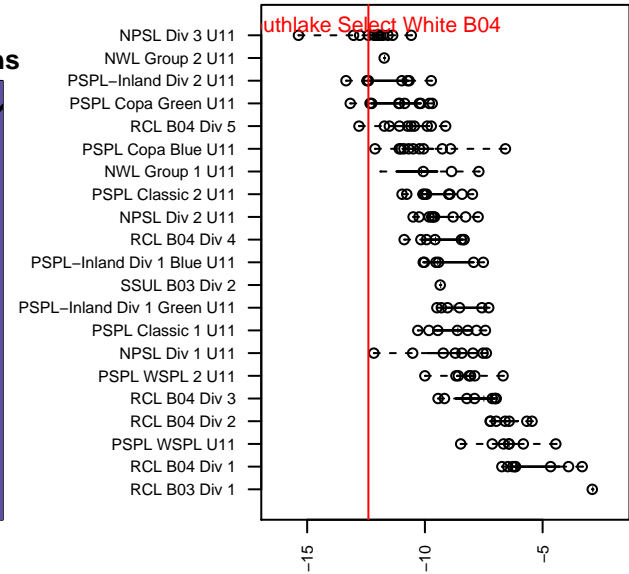

# Southlake Select White B04

Southlake Select SC  
Newcastle, WA  
B04 total strength=9  
attack=0.13 defense=0.03  
fall league = NPSL Div 3 U11  
notes= SCORE & Tusk merge in 2015

alt names used:  
Southlake Select B04 White  
Southlake Select White 04- BU11

Venues played:  
2015 NPSL Division 3 U11  
2015 Founders Cup B04

**attack and defense variance (black dot)  
relative to other teams  
and top 10 in region**

**attack and defense rating  
relative to others at age  
and all opponents in last 13 months**